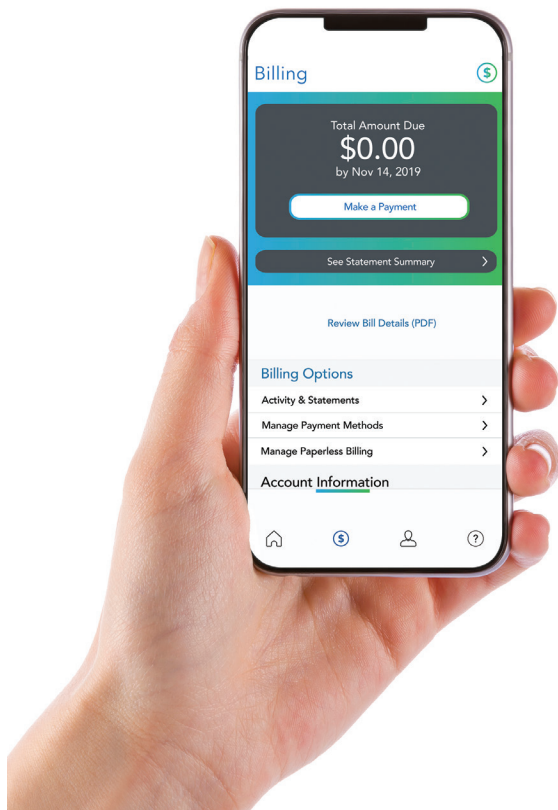

Additional Channels and Pay-Per-View (Continued from other side)

International Channels (Optional) *

507	TFC	511	SET Asia	515	Rai Italia	522	Phoenix InfoNews	526	Colors
508	GMA Pinoy TV	512	CCTV 4	516	TV5Monde	523	Phoenix North America		
509	Myx	513	CTI-Zhong Tian	519	SBTN	524	ART		
510	ZEE TV	514	DW (Deutsche+)	521	TV Asia	525	RTN (formerly TV Russia)		

The Cox App and My Account

Cox makes it easier than ever to connect to your services. Find answers and manage settings with just a few taps, all in the palm of your hands with the Cox App, or on your computer at cox.com/myaccount.

- Manage your service info and check data usage
- View your current bill and schedule a payment
- Browse helpful how-to articles and troubleshooting guides
- Message a customer care agent for 24/7 support

Sign Up or Sign In at cox.com/myaccount or Download the app today!

Need more help?

Get free customer support online, over chat or in our stores. Visit cox.com/support for quick answers, product support videos, live chat, Cox Store locations and more.

And be sure to check out cox.com/learn for product tips and tricks!

Effective March 2024.