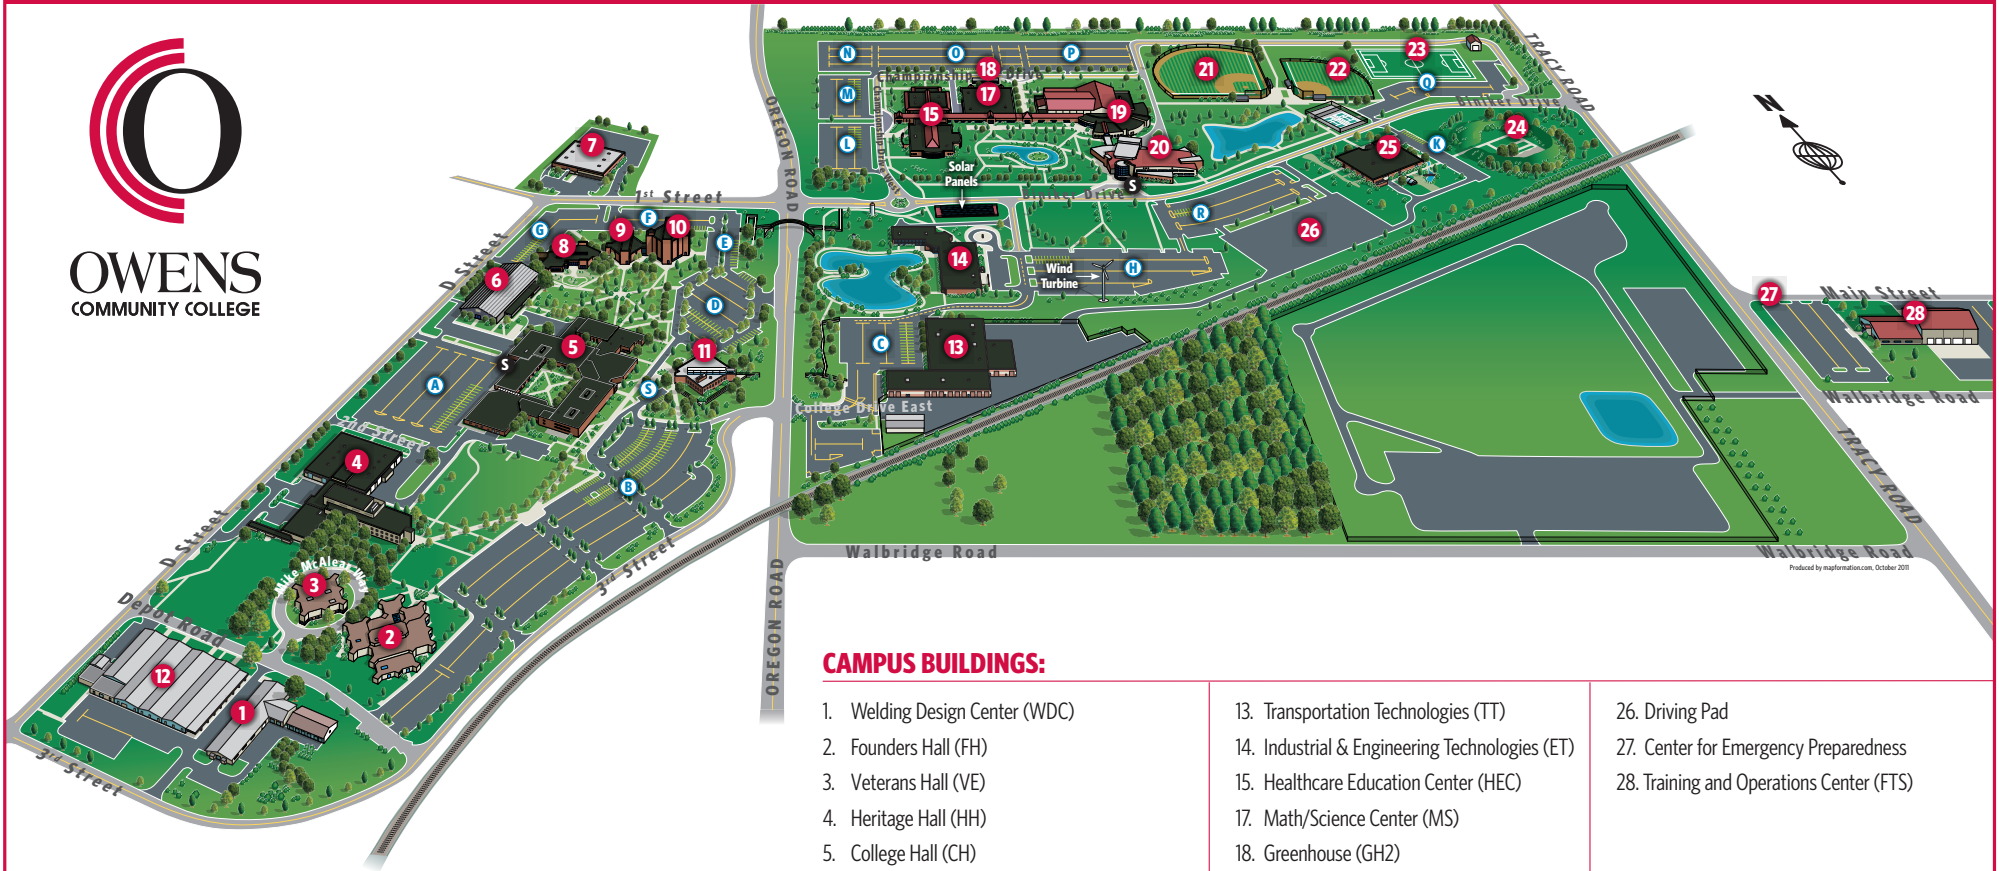

TOLEDO-AREA CAMPUS MAP

OWENS
COMMUNITY COLLEGE

ABOUT OWENS:

The Owens Community College Toledo-area Campus (Interstate-75 at Exit 198) covers more than 280 acres and is located just five minutes from downtown Toledo.

📍 30335 Oregon Road, Perrysburg, OH 43551

📞 (567) 661-6000

🖱️ owens.edu

R. 02/2025

CAMPUS BUILDINGS:

1. Welding Design Center (WDC) 2. Founders Hall (FH) 3. Veterans Hall (VE) 4. Heritage Hall (HH) 5. College Hall (CH) 6. Alumni Hall (AH) 7. Facility Services 8. Child Development Center (CC) 9. Bicentennial Hall (BH) CLOSED 10. Health Technologies Hall (HT) CLOSED 11. Administration Hall (AD) 12. Dana Center (DC)	13. Transportation Technologies (TT) 14. Industrial & Engineering Technologies (ET) 15. Healthcare Education Center (HEC) 17. Math/Science Center (MS) 18. Greenhouse (GH2) 19. Student Health & Activities Center (SH) 20. Center for Fine & Performing Arts (PA) 21. Baseball Field 22. Softball Field 23. Soccer Field 24. Firing Range 25. Fire Science/Law Enforcement Center (LE)	26. Driving Pad 27. Center for Emergency Preparedness 28. Training and Operations Center (FTS)

- A Parking Lots A-S
- S Campus Shuttle Bus Stops